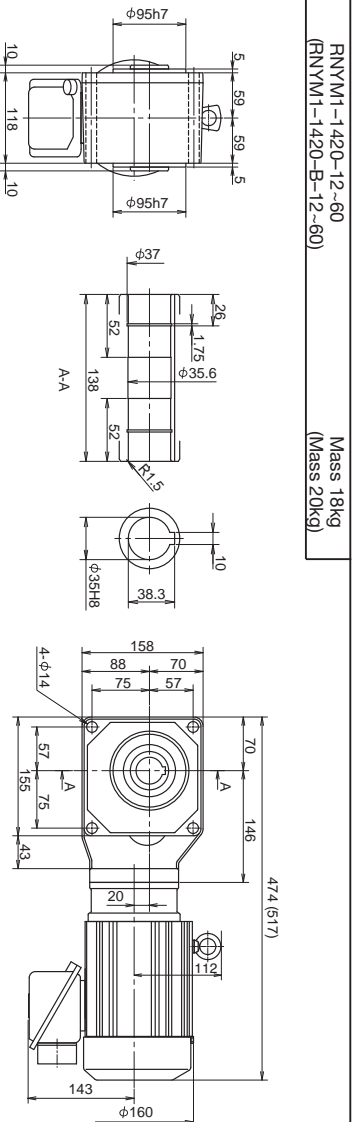

Notes : 1. Motor slippage may affect n₁ and n₂.

2. Allowable radial load shows the value when the distance from hollow shaft end to the point of radial load is 20 mm.

Fig. 1

Fig. 2

Fig. 3

Notes : 1. Output shaft diameter dimensions : Dimension tolerance in accordance with JIS B 0401-1976 "H8".

2. Output shaft keyway dimensions : Dimension tolerance in accordance with JIS B 1301-1996 parallel key (Normal Grade).

3. Dimensions and Masses in the drawings are subject to change without notice.