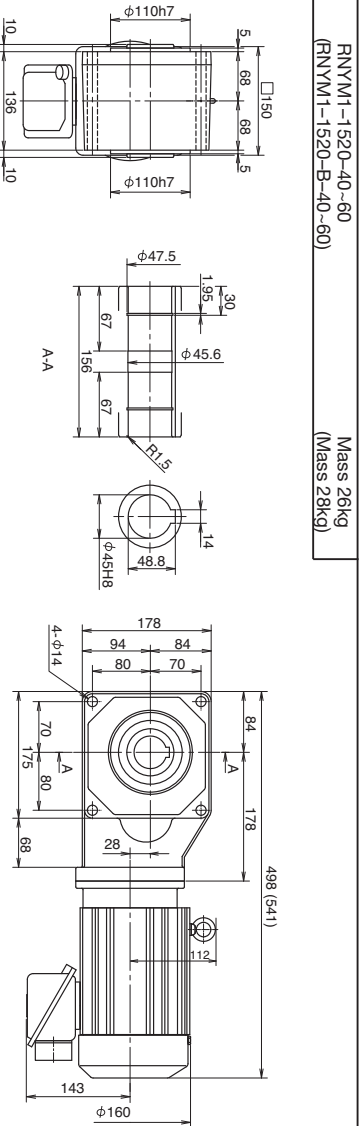

Notes : 1. Motor slippage may affect n₁ and n₂.

2. Allowable radial load shows the value when the distance from hollow shaft end to the point of radial load is 20 mm.

Fig. 1

Fig. 2

Fig. 3

Notes : 1. Output shaft diameter dimensions : Dimension tolerance in accordance with JIS B 0401-1976 "H8".

2. Output shaft keyway dimensions : Dimension tolerance in accordance with JIS B 1301-1996 parallel key (Normal Grade).

3. Dimensions and Masses in the drawings are subject to change without notice.