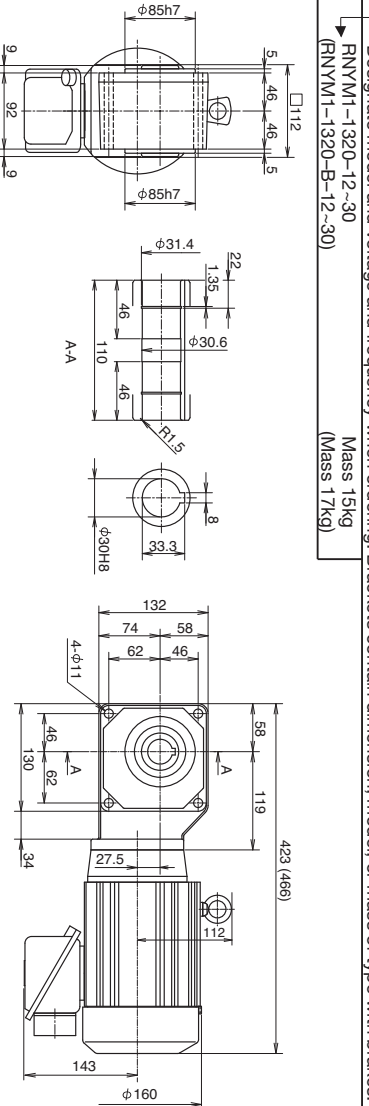

Notes : 1. Motor slippage may affect n₁ and n₂.

2. Allowable radial load shows the value when the distance from hollow shaft end to the point of radial load is 20 mm.

Fig. 1

Fig. 2

Fig. 3

Notes : 1. Output shaft diameter dimensions : Dimension tolerance in accordance with JIS B 0401-1976 "H8".

2. Output shaft keyway dimensions : Dimension tolerance in accordance with JIS B 1301-1996 parallel key (Normal Grade).

3. Dimensions and Masses in the drawings are subject to change without notice.