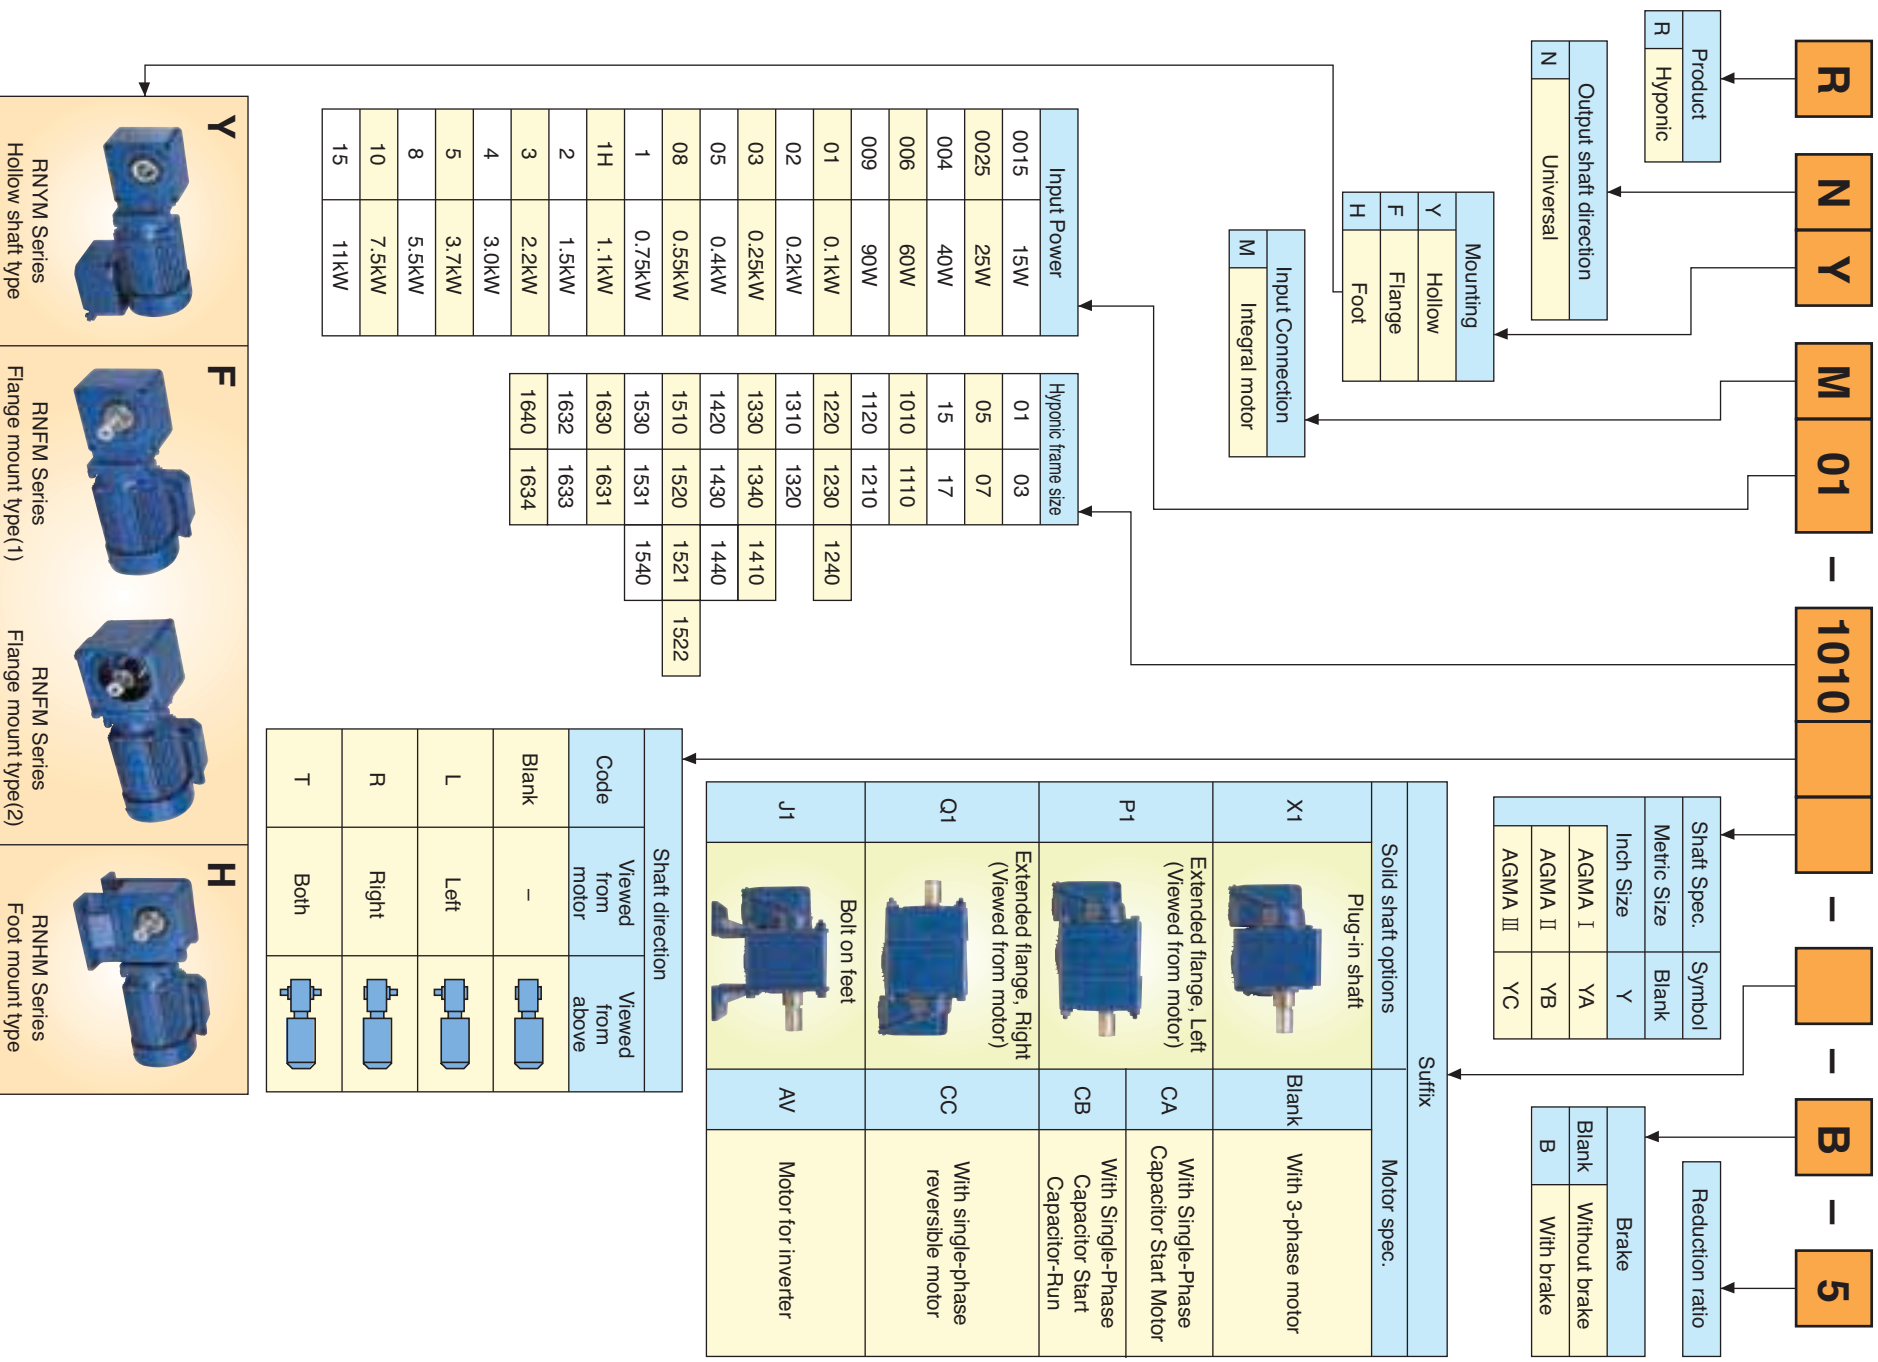

3-phase Motor Indoor Type

Output speed n₂ r/min	Output Torque Tout			SF	Allowable Pro			Capacity Symbol	Frame Size	Reduction Ratio	Outline Drawing Fig.					
	Nm	kgf m	60Hz		50Hz	60Hz	kgf					60Hz				
50Hz	60Hz	50Hz	60Hz	50Hz	60Hz	50Hz	60Hz	1	1320	—	12	1				
121	146	50.4	41.8	5.14	4.26	1.07	1910	1810	195	185	280	1	1420	—	12	2
96.7	117	63.1	52.2	6.43	5.33	1.07	2060	1960	210	200	300	1	1320	—	15	1
72.5	87.5	84.1	69.7	8.57	7.10	2.05	2260	2160	230	220	300	1	1320	—	20	1
58.0	70.0	105	87.1	10.7	8.88	2.05	3330	3190	340	325	340	1	1420	—	20	2
48.3	58.3	126	104	12.9	10.7	1.07	2350	2260	240	230	230	1	1320	—	25	1
36.3	43.8	168	139	17.1	14.2	2.05	3530	3380	360	345	360	1	1420	—	25	2
29.0	35.0	210	174	21.4	17.8	1.07	2450	2350	250	240	240	1	1320	—	30	1
24.2	29.2	252	209	25.7	21.3	2.05	3730	3580	380	365	380	1	1420	—	30	2
						2.05	4170	4020	425	410	425	1	1420	—	40	2
						2.05	5740	5540	585	565	585	1	1520	—	40	3
						2.05	6030	5830	615	595	615	1	1520	—	50	3
						2.05	4310	4170	440	425	440	1	1420	—	60	2
						2.05	6230	6030	635	615	635	1	1520	—	60	3

Notes : 1. Motor slippage may affect n₁ and n₂.

2. Allowable radial load shows the value when the distance from hollow shaft end to the point of radial load is 20 mm.

Fig. 1